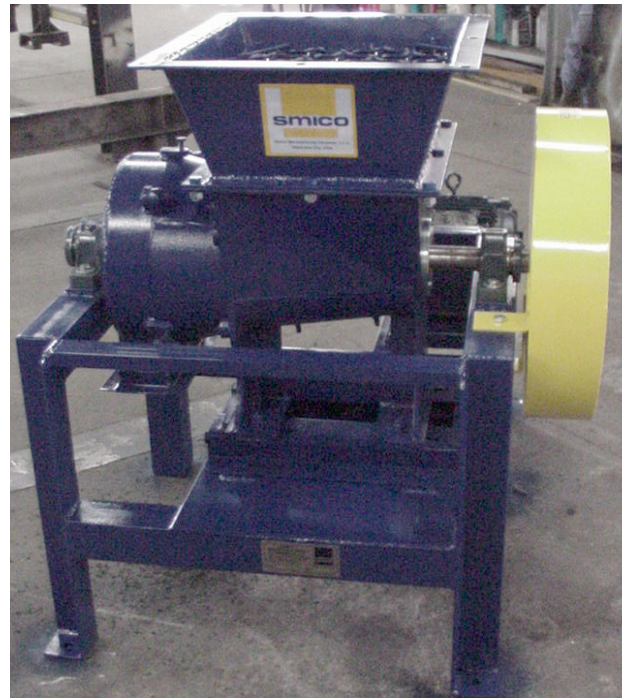

smico

Bison Crusher

Heavy Duty Rotary Grinder for Reducing

Handles a wide variety of materials:

- Brick
- Chalk
- Charcoal
- Clay
- Coal
- Corn Cobs
- Fertilizers
- Ores
- Pigments
- Pumice Stone
- Rock Salt
- Rosin
- Soap
- Sulphur
- Dehydrated Fruit & Vegetables

Application:

Unquestionably the most powerful crusher of it's size; it is the product of years of experience. A horizontal crusher exceptionally strong, durable, heavy duty machine with a wide range of uses. Designed for reducing free flowing material to a desired uniform degree of finer product. Easily and quickly set up, it can be adjusted to grind fine or coarse while machine is running. Adjusting device is strong, easily manipulated, and when once set remains set until the operator unlocks the hand wheel. The crushing parts are made of the best materials and may be easily and economically replaced.