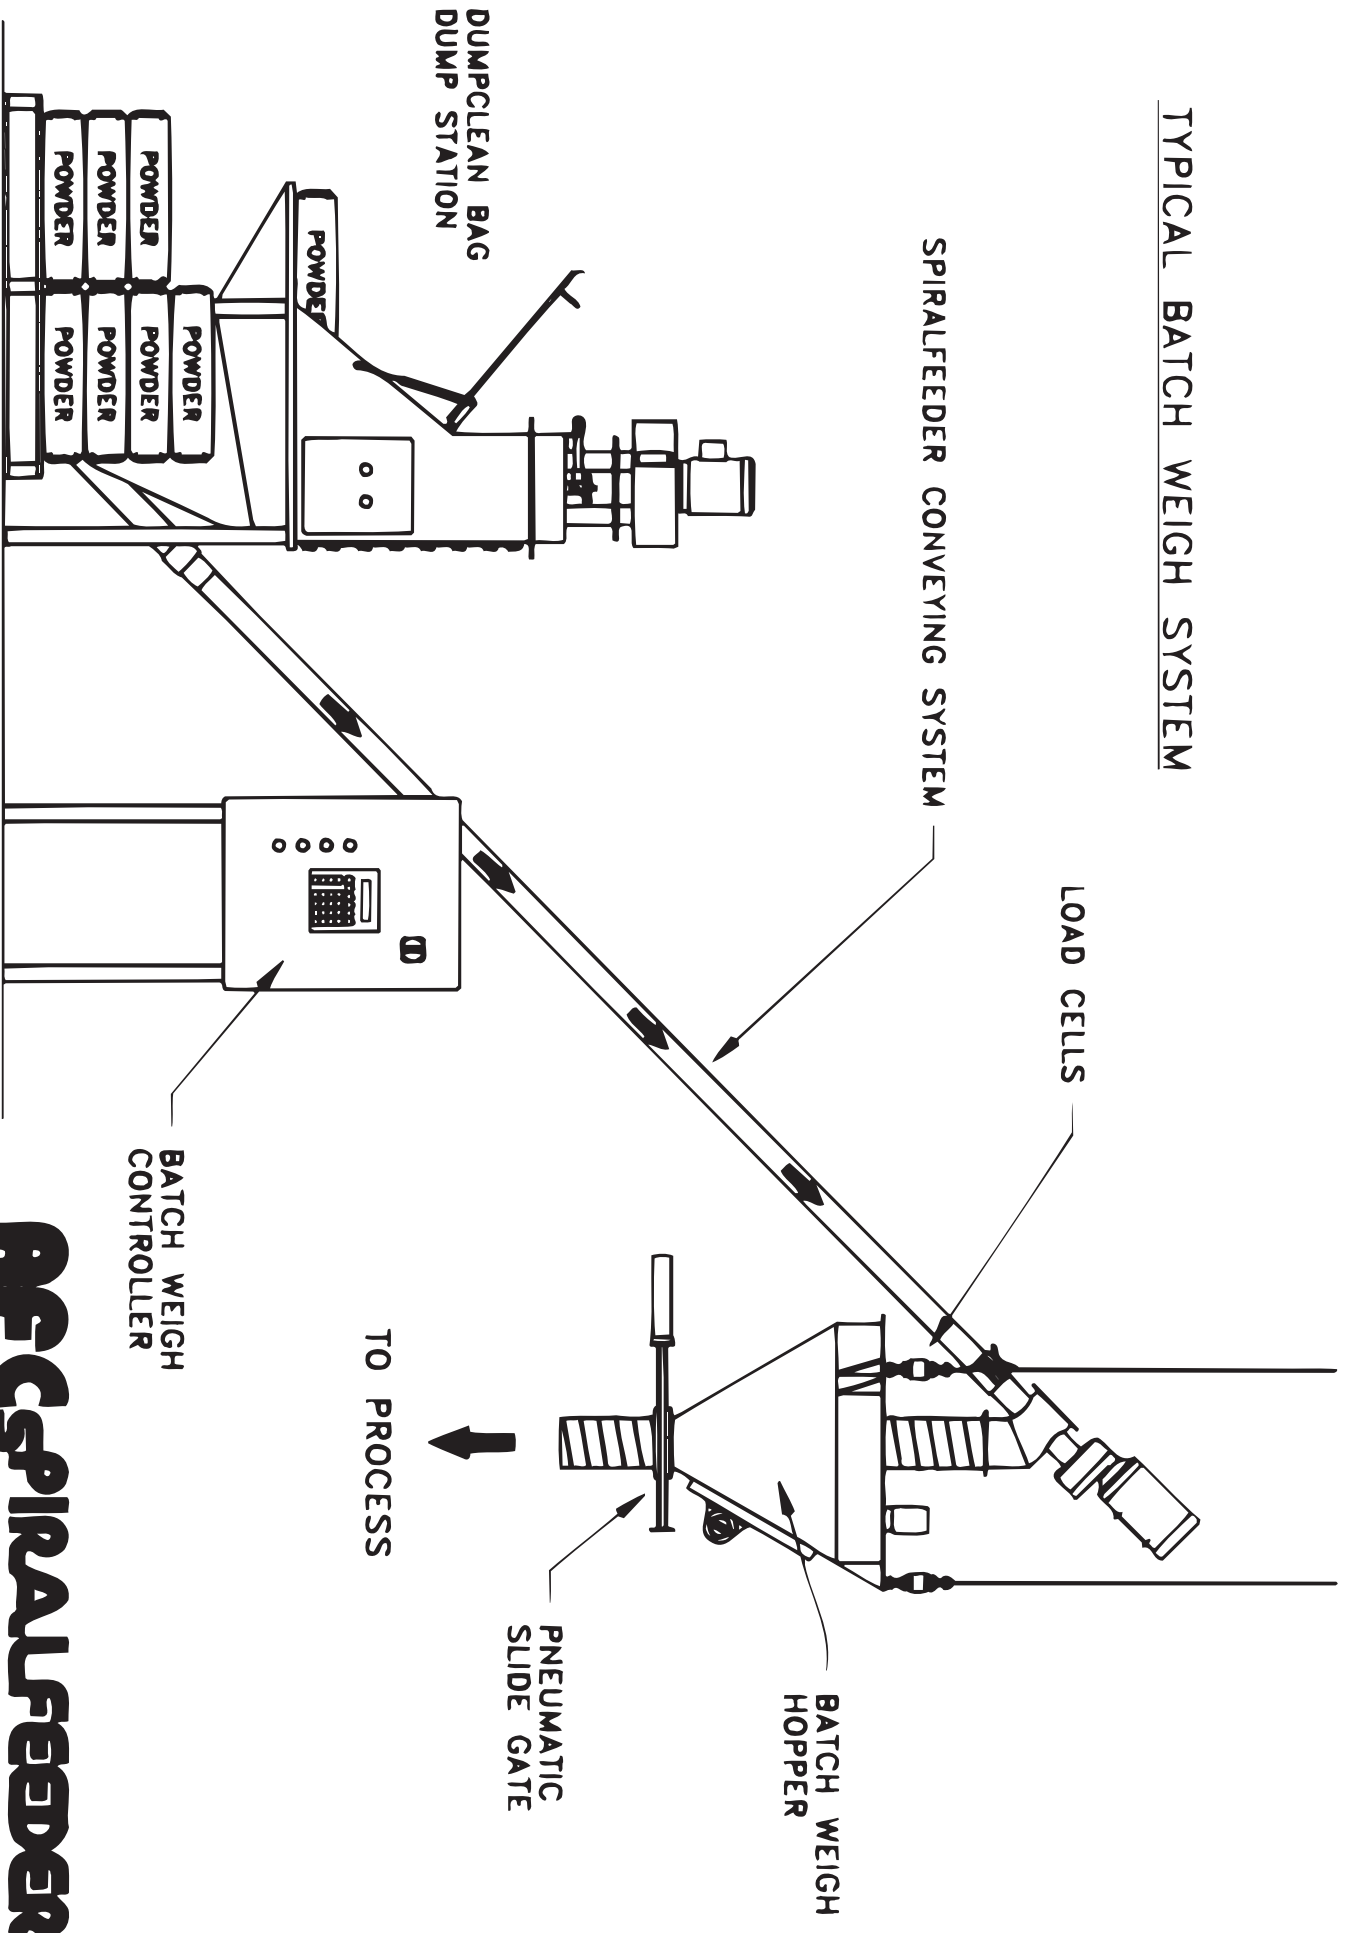

AFC BATCH-WEIGH SYSTEM

FOR SINGLE OR MULTI-INGREDIENT BATCHES

AFC

AUTOMATED FLEXIBLE CONVEYOR, INC.

55 Walman Avenue, Clifton, NJ 07011

Voice: (973) 340-1695 • Fax: (973) 340-8216

Visit Our New Website!

Email: sales@afcsolutions.com • www.afcsolutions.com

TYPICAL BATCH WEIGH SYSTEM

REC SPIRALFEEDER
AUTOMATED FLEXIBLE CONVEYOR
55 WALMAN AVE., CLIFTON, NJ 07011
973-340-1695 VOICE 340-8216 FAX